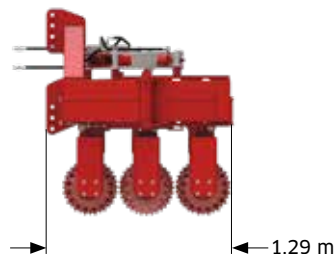

Mediana 820 + 900