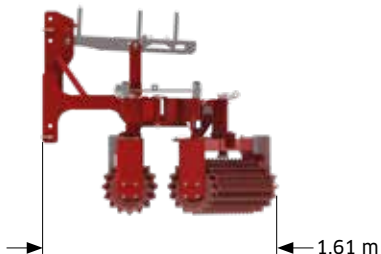

Optional extras

Descriptor	Note	Weight	Item Num.	Price excl. VAT
Enlarging VPW 400	Widening by 2x 0.60 m	280 kg	6034 3000	
Enlarging VPW 450	Widening by 2x 0.75 m	370 kg	6034 3500	
Enlarging VPW 500	Widening by 2x 1.00 m	420 kg	6035 3000	
Enlarging VPW 600	Widening by 2x 1.50 m	600 kg	6036 3000	
Hydr. pivoting into transp. pos.	da, mounted ex factory for Mediana 400 / 450 / 500 / 600	80 kg	8501 1000	
Hydr. pivoting into transp. pos.	da, mounted ex factory for Mediana 560	80 kg	8501 1001	

Mediana 400 + 450 + 500 + 560 + 600